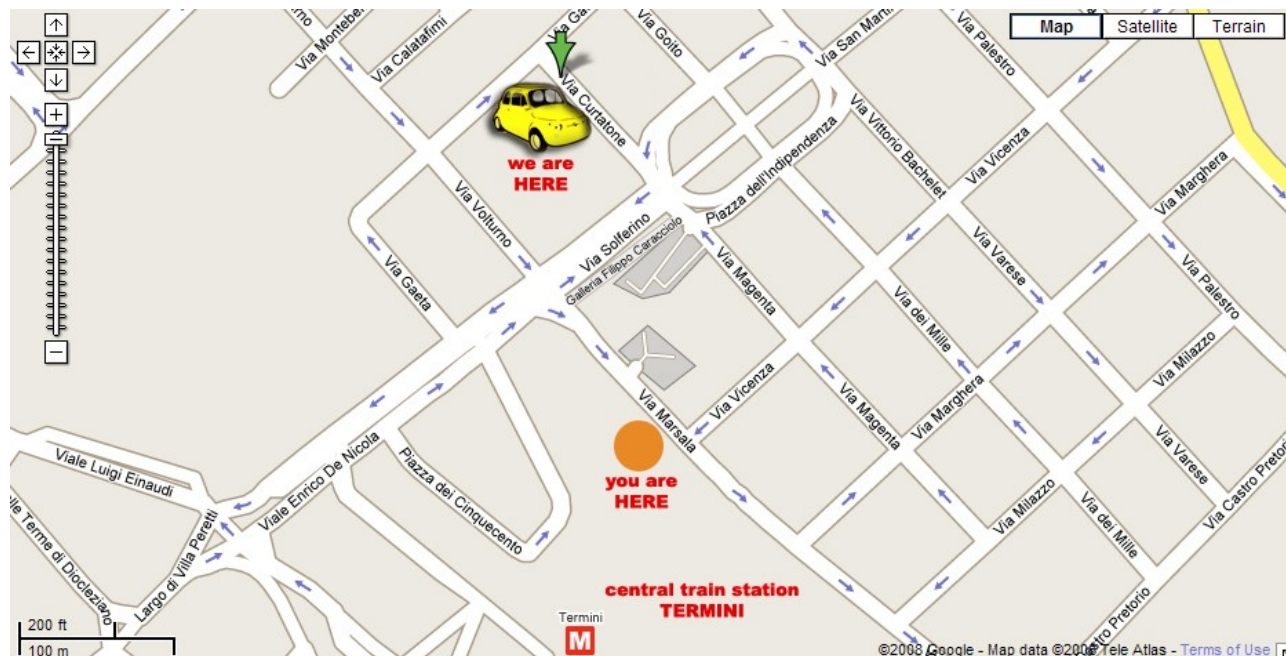

LEGENDS HOSTEL DIRECTIONS:

Address: Via Curtatone 12
00185 Rome, Italy

Tel no. : +39 06-83393297 / 06-99330842 Fax no. : +39 06-98380663

Email add: info@legendshostel.com

Website: www.legendshostel.com

FROM TERMINI STATION

The hostel is located within a 5 minute walk from Termini train station.

Exit Termini station by track 1, you will be on Via Marsala. Turn left on Via Marsala, and then your first right onto Via Vicenza. Then make your first left onto Via Magenta. Via Magenta becomes via Curtatone after Pza. Indipendenza. We are located at no.12, on your left. Reception is on the second floor.

FROM CIAMPINO AIRPORT

Take Airport shuttle bus' final stop is on Via Marsala. Take the first street on the left, via Vicenza and then make your first left onto Via Magenta. Via Magenta becomes via Curtatone after Pza. Indipendenza. We are located at no.12, on your left. Reception is on the second floor.

FROM LEONARDO DA VINCI AIRPORT (FUMICINO AIRPORT) FCO:

Follow the signs for 'ai treni.' At the platform, buy a ticket for the non-stop train to Termini (15 Euros).

You can buy tickets from either the ticket window, the vending machines, or the tabacco store near the tracks. Then follow the directions "From Termini Station".